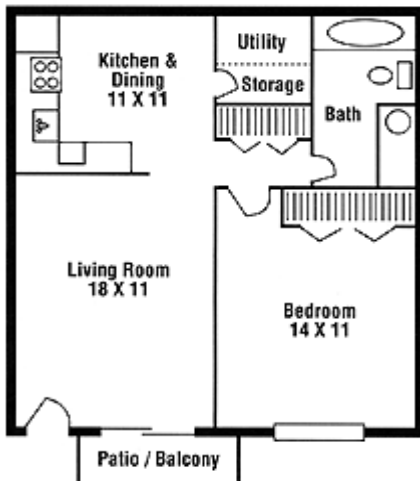

Presents...
West Pointe

**ONE BEDROOM, ONE BATH
 APARTMENT HOME
 Approx. 700 Sq. Ft.**

Maryland Heights MO

FURNISHINGS & SERVICES

- ❖ Designer Furnishings
- ❖ Complete House ware Package
 including: Cookware, Dishes, Linens, 25" TV, VCR or DVD, Bed & Bath Package, Plant Package, & Framed Art
- ❖ Answering Machine with free local calls
- ❖ All Utilities included
- ❖ Housekeeping Available at an additional charge